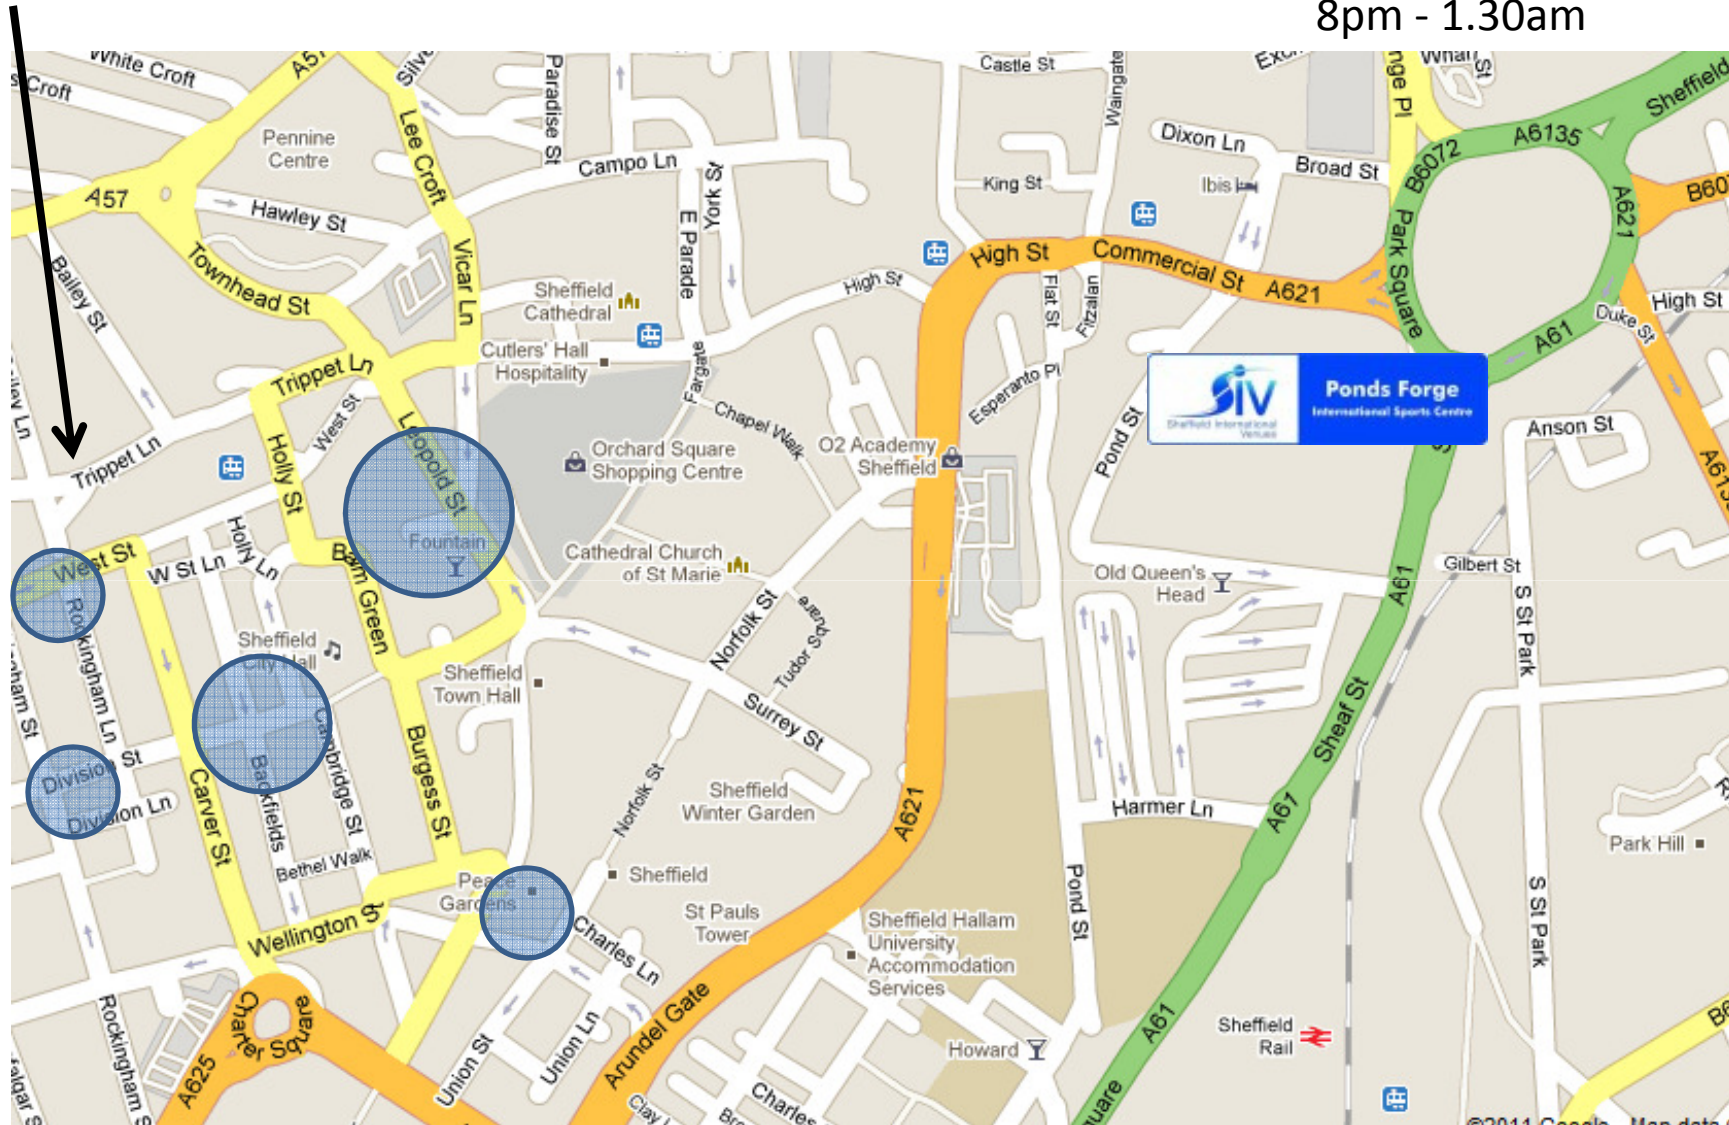

Saturday Party
Ponds Forge Skyline Suite
8pm - 1.30am

Scout hall

mix & mingle

 These areas are packed with places to eat